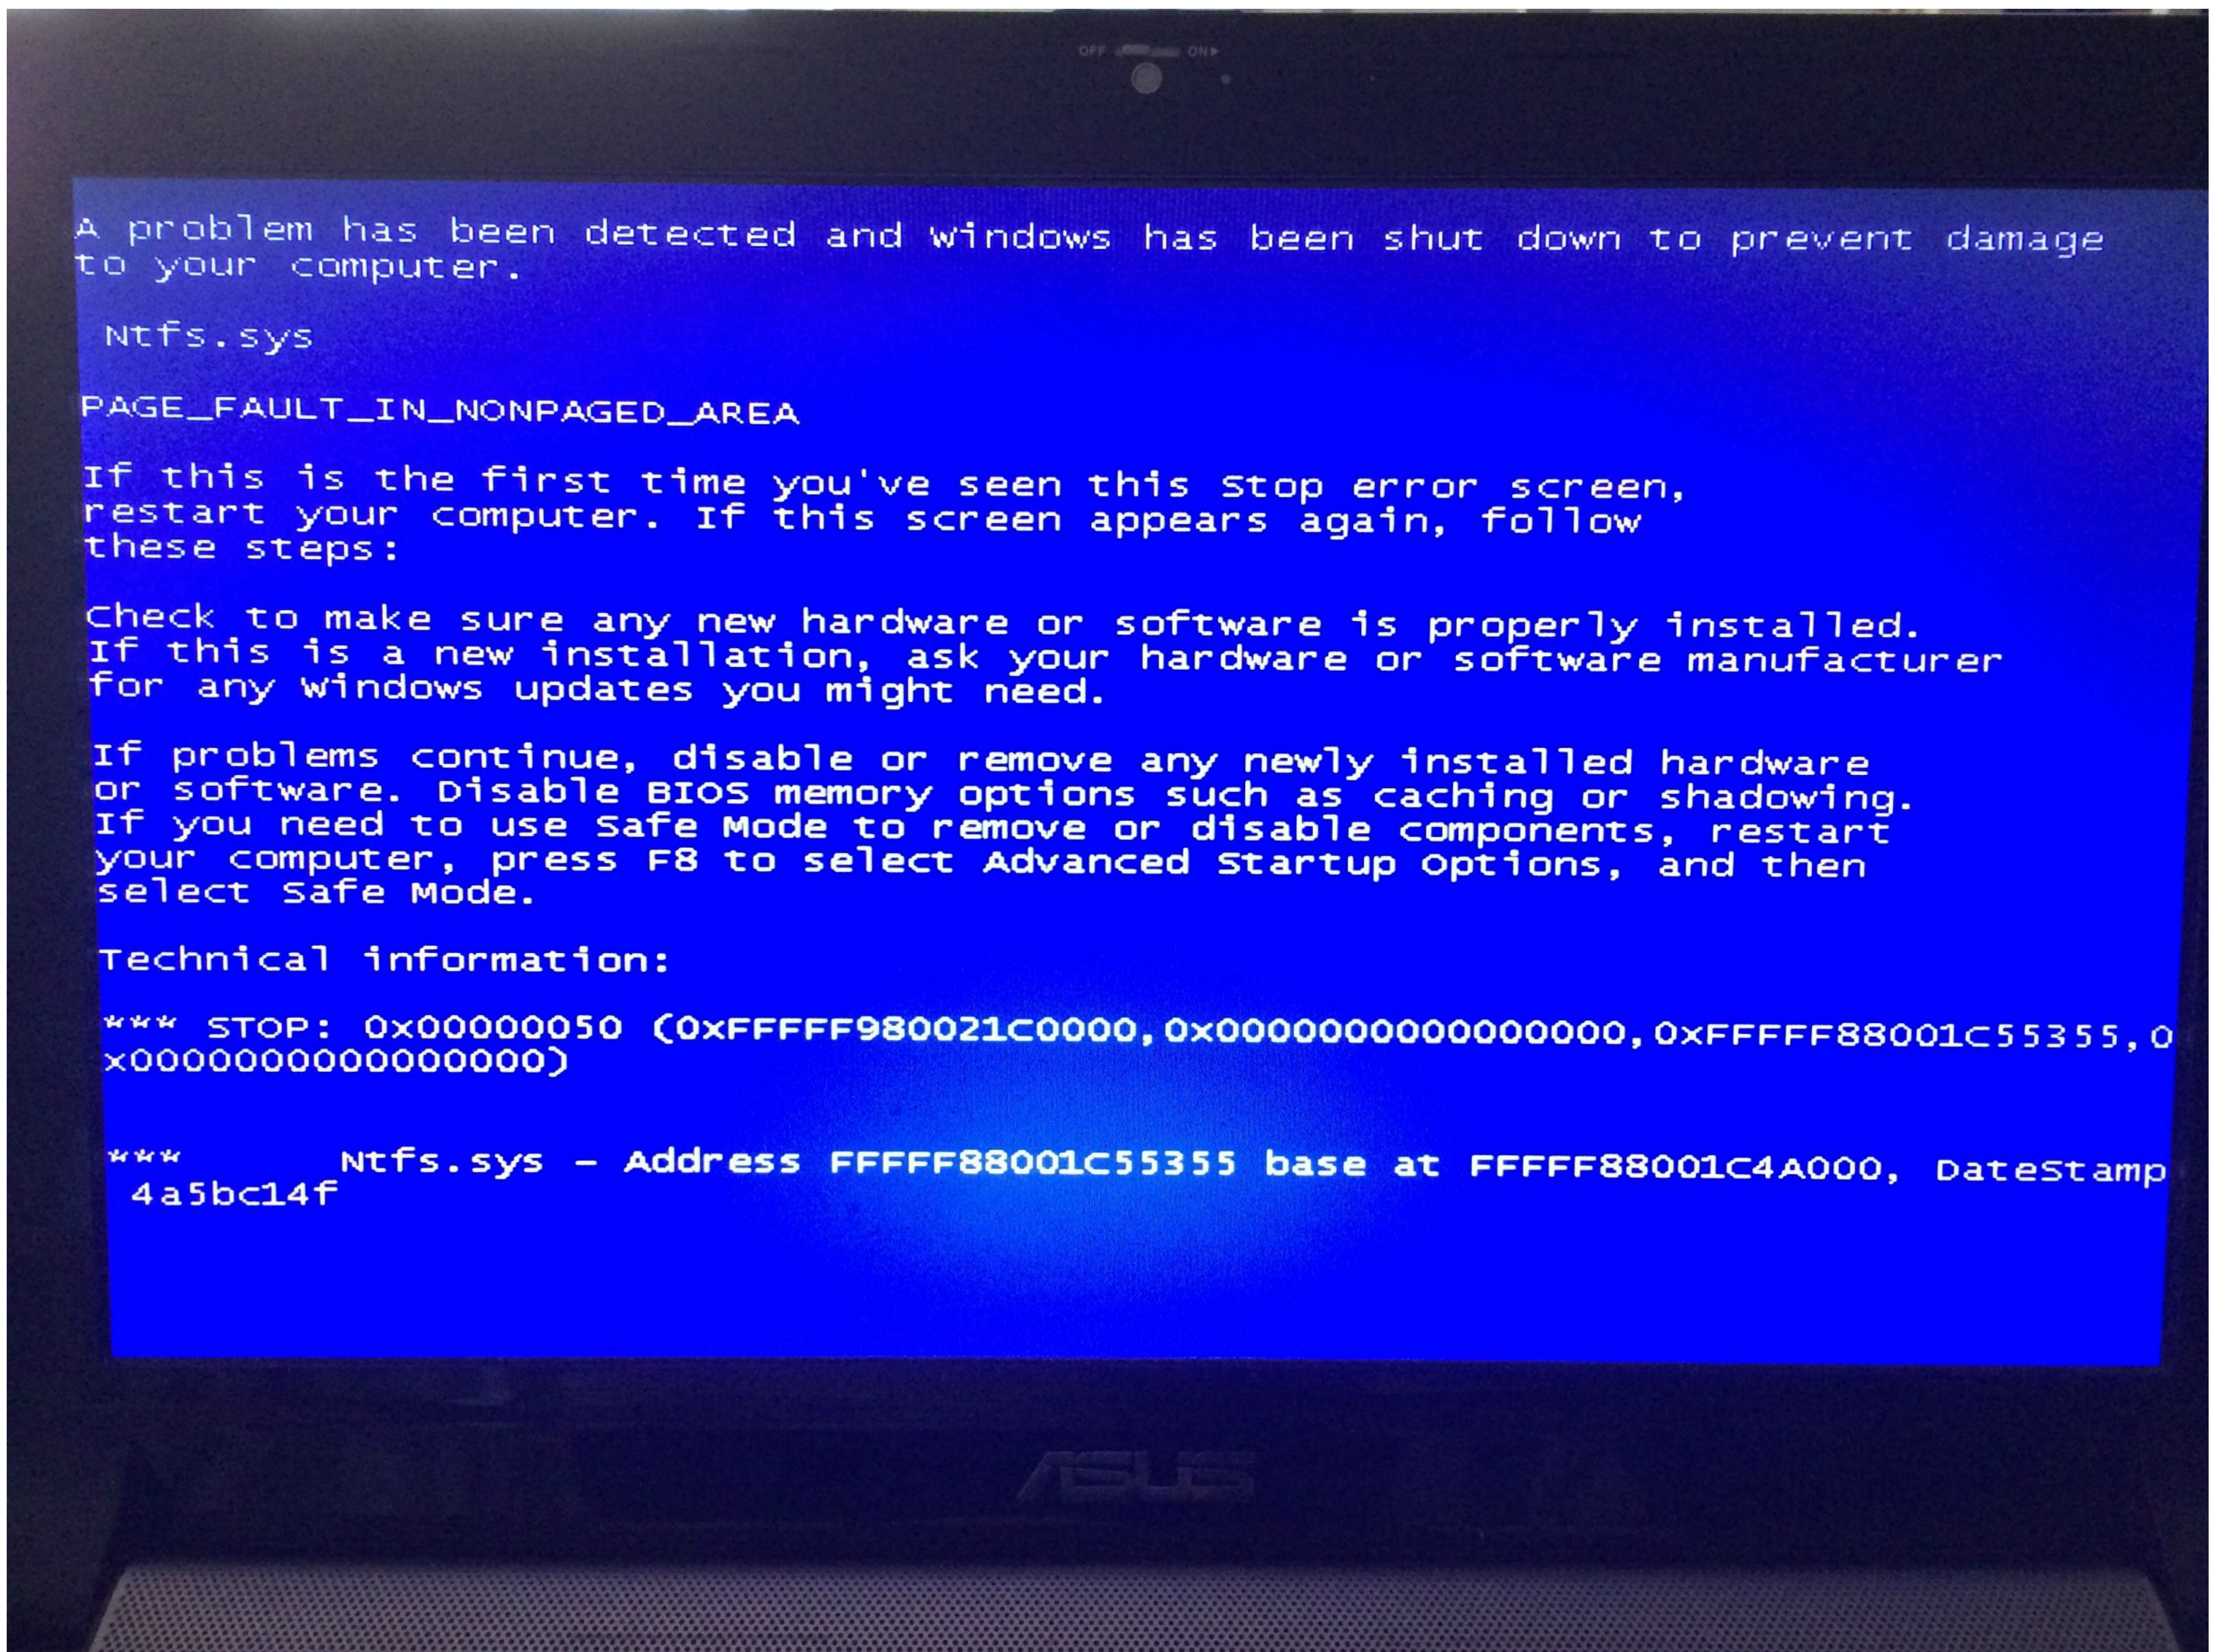

Download from  
**Dreamstime.com**  
This watermarked comp image is for previewing purposes only.

ID 2468711  
© Milan Surkala | Dreamstime.com

[Start Windows Normally Black Screen](#)

[Start Windows Normally Black Screen](#)

Download from  
**Dreamstime.com**

This watermarked comp image is for previewing purposes only.

ID 2468711

© Milan Surkala | Dreamstime.com

---

Fix Laptop Screen Black but Still Running Lenovo, HP, Asus, and Dell There are five ... If you are using Windows 10 then unexpected black screen ... Your computer will restart normally with no more black screen. the power works fine when .... My laptop needed windows installation after the 'drive has 0 space problem' and i ... Sometimes it boots normally and sometimes the insert drive black screen appears. Oh and i reset to defaults the f12 settings..how so i disable fast start? 1.

### **when start windows 10 black screen**

A hardware black screen of death that occurs when the system hard drive is ... When computer stuck on boot screen, and Windows can't start normally, Safe .... On the other hand, if you end up with a black screen of death, you're on your own. ... If it doesn't turn off the way it normally does, press and hold the ... To start resolving this, hit the Windows key and launch Task Manager.